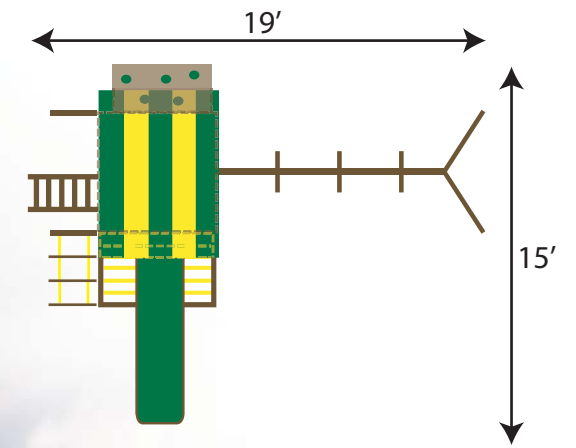

Green Binoculars

Green Gym Ring/
Trapeze Bar Combo

Wood Step Ladder Rungs
for easier access
—6-inch wide steps
for sure footing

Jacob's Ladder (1" Thick Rope)

Deluxe Rock Climbing Wall

10' Green
Wave Slide

Yellow
Deluxe
Ship's
Wheel

Yellow Safety
Grab Handles

3-position 4x6
Swing Beam
(8' 6" high)
with Commercial
Swing Hangers)

2 Green Sling Swings
(Chains feature
protective coating)

Extra Wide Access Ladder
with Yellow Powder Coated
Steel Ladder Rungs