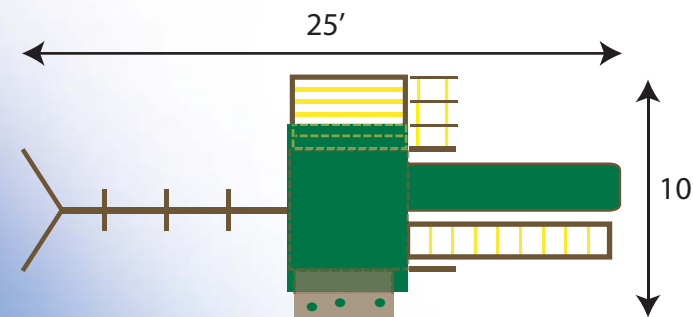

Green Binoculars