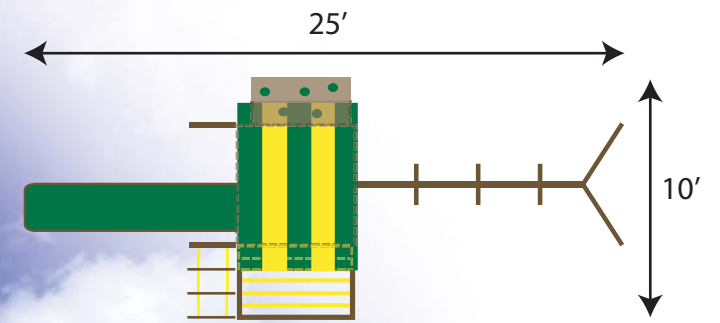

DREAM™ JUNGLE GYM

With green and yellow tent top and green wave slide.

Green Binoculars