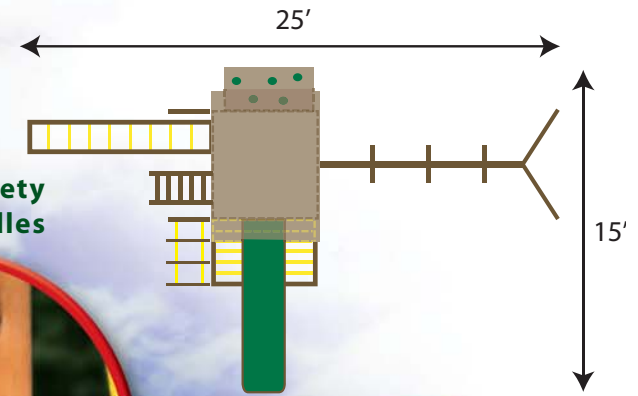

Plastic Horse Glider
(So two kids can swing)

DREAM™ JUNGLE GYM

With wood roof, green wave slide, monkey bar, and step ladder.

Yellow Deluxe Ship's Wheel

Yellow Safety Grab Handles

Green Binoculars

Green Gym Ring /Trapeze Bar Combo