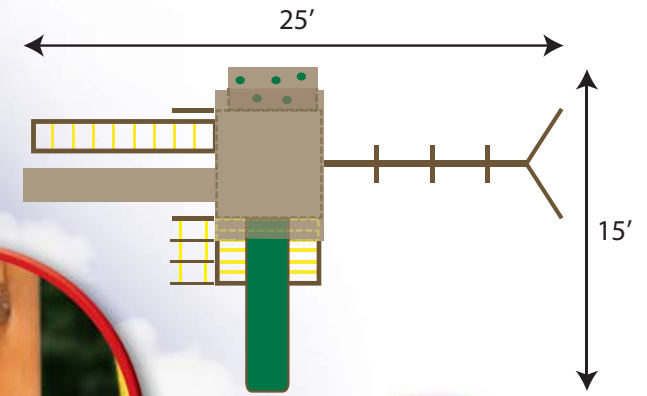

DREAM™ JUNGLE GYM

With wood roof, green wave slide, picnic table, monkey bar, and gang plank.

Yellow Deluxe Ship's Wheel